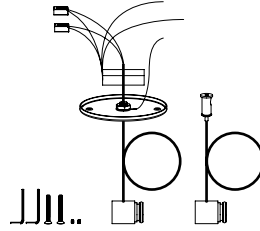

# anony

186 St Helens Ave  
Toronto, Ontario  
M6H 4A1  
+1 905 301 0306  
sales@anony.ca

1. Disconnect power

1190mm  
[46.85in]

2. Layout point onto ceiling
3. Connect wires to junction box
4. Screw canopy plate to junction box

1220mm  
[48in]

5. Connect & tighten set screws until secure