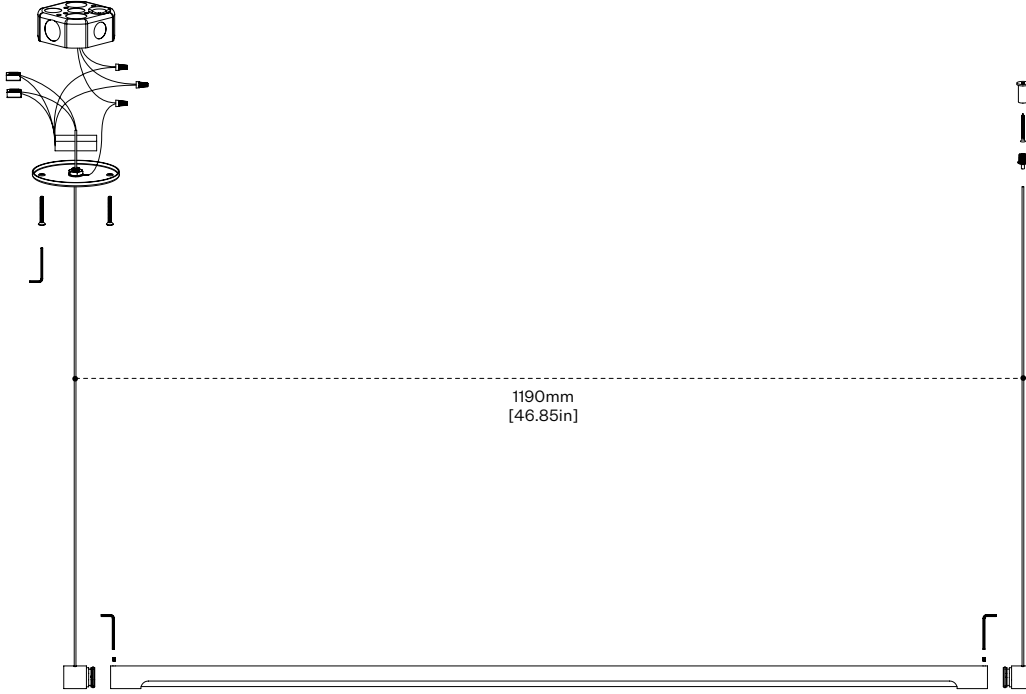

# anony

186 St Helens Ave  
Toronto, Ontario  
M6H 4A1  
+1 905 301 0306  
sales@anony.ca

1. Disconnect power

1190mm  
[46.85in]

2. Layout point onto ceiling
3. Connect wires to junction box
4. Screw canopy plate to junction box

1220mm  
[48in]

5. Connect & tighten set screws until secure