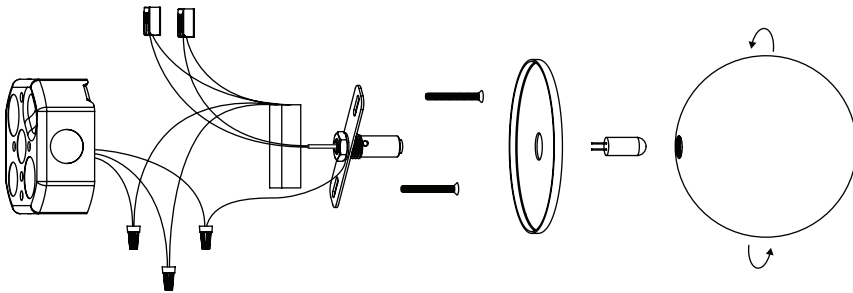

# anony

186 St Helens Ave  
Toronto, Ontario  
M6H 4A1  
+1 905 301 0306  
sales@anony.ca

1. Disconnect power

2. Connect live, neutral, & ground  
3. Screw bracket to junction box

4. Insert G4 LED bulb  
5. Screw glass