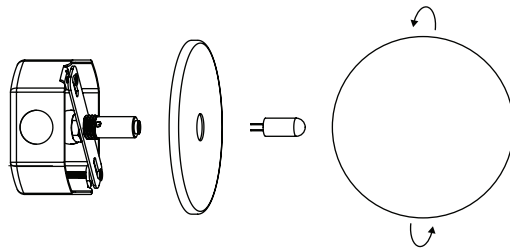

# anony

186 St Helens Ave  
Toronto, Ontario  
M6H 4A1  
+1 905 301 0306  
sales@anony.ca

1. Disconnect power

2. Connect live, neutral, & ground  
3. Screw bracket to junction box

4. Insert G4 LED bulb  
5. Screw glass