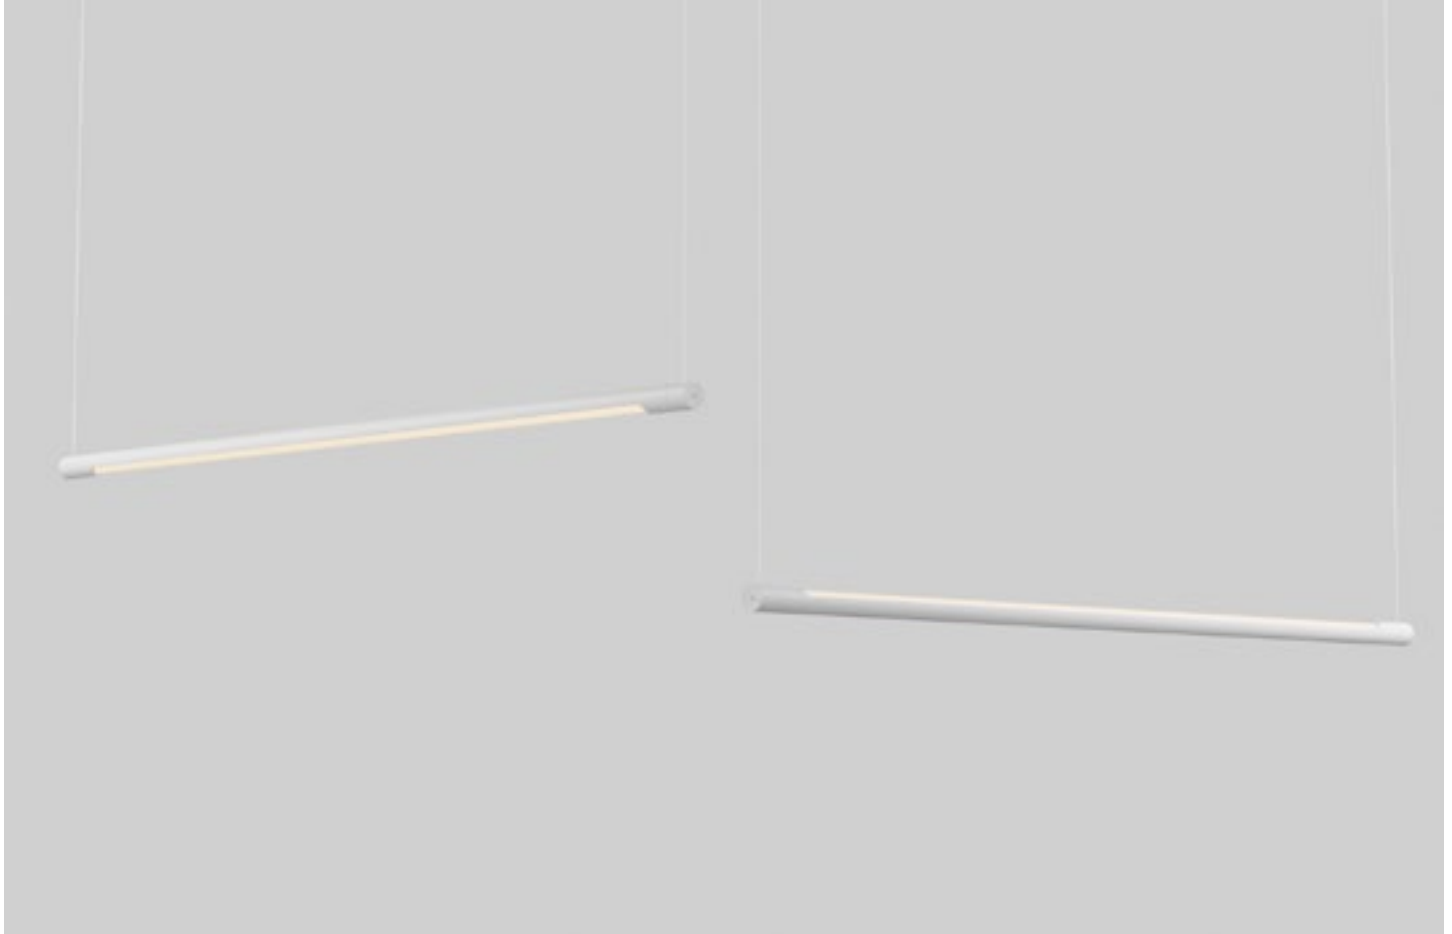

anony

186 St Helens Ave
Toronto, Ontario
M6H 4A1
+1 905 301 0306
sales@anony.ca

FRM-48-01-MWH

Form. Linear Suspension

Form is a modular lighting system using linear shapes to enable creative lighting solutions. Soft, clean, lines connect to scale the fixture to any setting while a unique aluminum housing can be rotated to direct the light. Anony's intelligent connection system allows Form to be combined into sophisticated light sculptures.

FRM	01	BAL	30K	+	
Model	Size	Pendant	Finish	Temperature	Canopy

Model FRM	Form	Dimension 4ft L1220mm X Ø30mm L48in X Ø1.18in	Weight 4ft 3.5kg 7.8lb	Temperature 3000K	Input Voltage 120V 50/60Hz
Type 01	Pendant	Dimension 6ft L1820mm X Ø30mm L71.65in X Ø1.18in	Weight 6ft 4.9kg 10.8lb	Dimming ELV	LED Life 50,000h
Finish MBK MWH BAL BBR BBZ	Matte Black Matte White Brushed Aluminum Brushed Brass Brushed Bronze	Dimension Canopy Plate Ø115mm X H6mm Ø4.5in X H0.25in	Material Aluminum Plexiglass	Driver Integral in J-Box	Warranty 2y
Canopy Center Finish MWH MBK	Matte White Matte Black	Dimension Canopy Center Ø115mm X H15mm Ø4.5in X H0.59in	Cable 3048mm 10ft Custom lengths on request	Lamping 97CRI 4ft 16W 4ft 1600lm 6ft 25W 6ft 2500lm	Certification CE Compliant Damp Rated