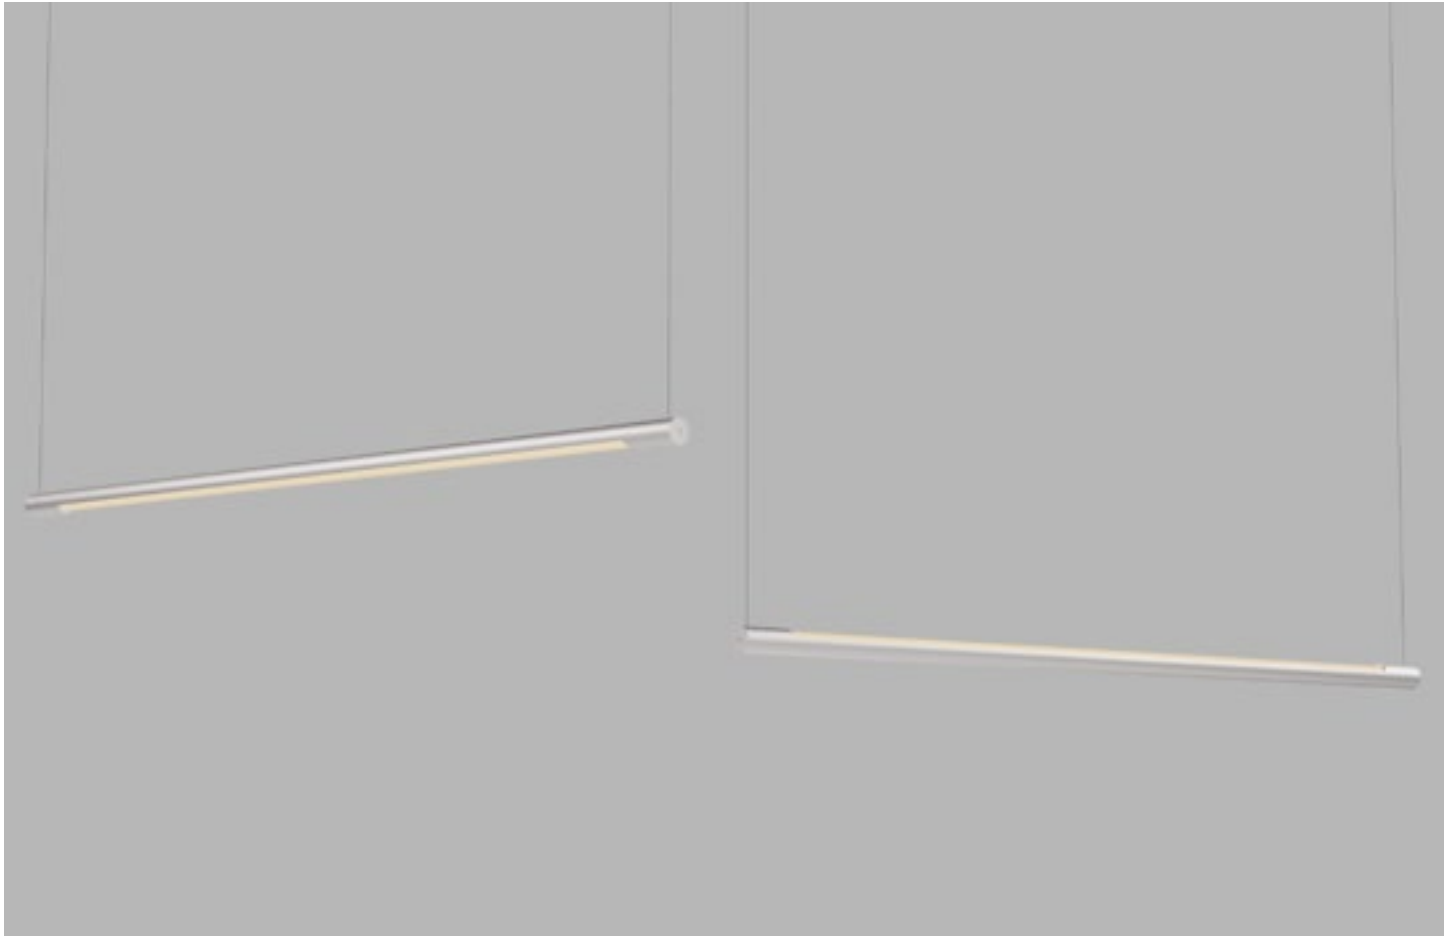

anony

186 St Helens Ave
Toronto, Ontario
M6H 4A1
+1 905 301 0306
sales@anony.ca

FRM-48-01-BAL

Form. Linear Suspension

Form is a modular lighting system using linear shapes to enable creative lighting solutions. Soft, clean, lines connect to scale the fixture to any setting while a unique aluminum housing can be rotated to direct the light. Anony's intelligent connection system allows Form to be combined into sophisticated light sculptures.

FRM	01	BAL	30K	+	
Model	Size	Pendant	Finish	Temperature	Canopy

Model FRM	Form	Dimension 4ft L1220mm X Ø30mm L48in X Ø1.18in	Weight 4ft 3.5kg 7.8lb	Temperature 3000K	Input Voltage 120V 50/60Hz
Type 01	Pendant	Dimension 6ft L1820mm X Ø30mm L71.65in X Ø1.18in	Weight 6ft 4.9kg 10.8lb	Dimming ELV	LED Life 50,000h
Finish MBK MWH BAL BBR BBZ	Matte Black Matte White Brushed Aluminum Brushed Brass Brushed Bronze	Dimension Canopy Plate Ø115mm X H6mm Ø4.5in X H0.25in	Material Aluminum Plexiglass	Driver Integral in J-Box	Warranty 2y
Canopy Center Finish MWH MBK	Matte White Matte Black	Dimension Canopy Center Ø115mm X H15mm Ø4.5in X H0.59in	Cable 3048mm 10ft Custom lengths on request	Lamping 97CRI 4ft 16W 4ft 1600lm 6ft 25W 6ft 2500lm	Certification CE Compliant Damp Rated