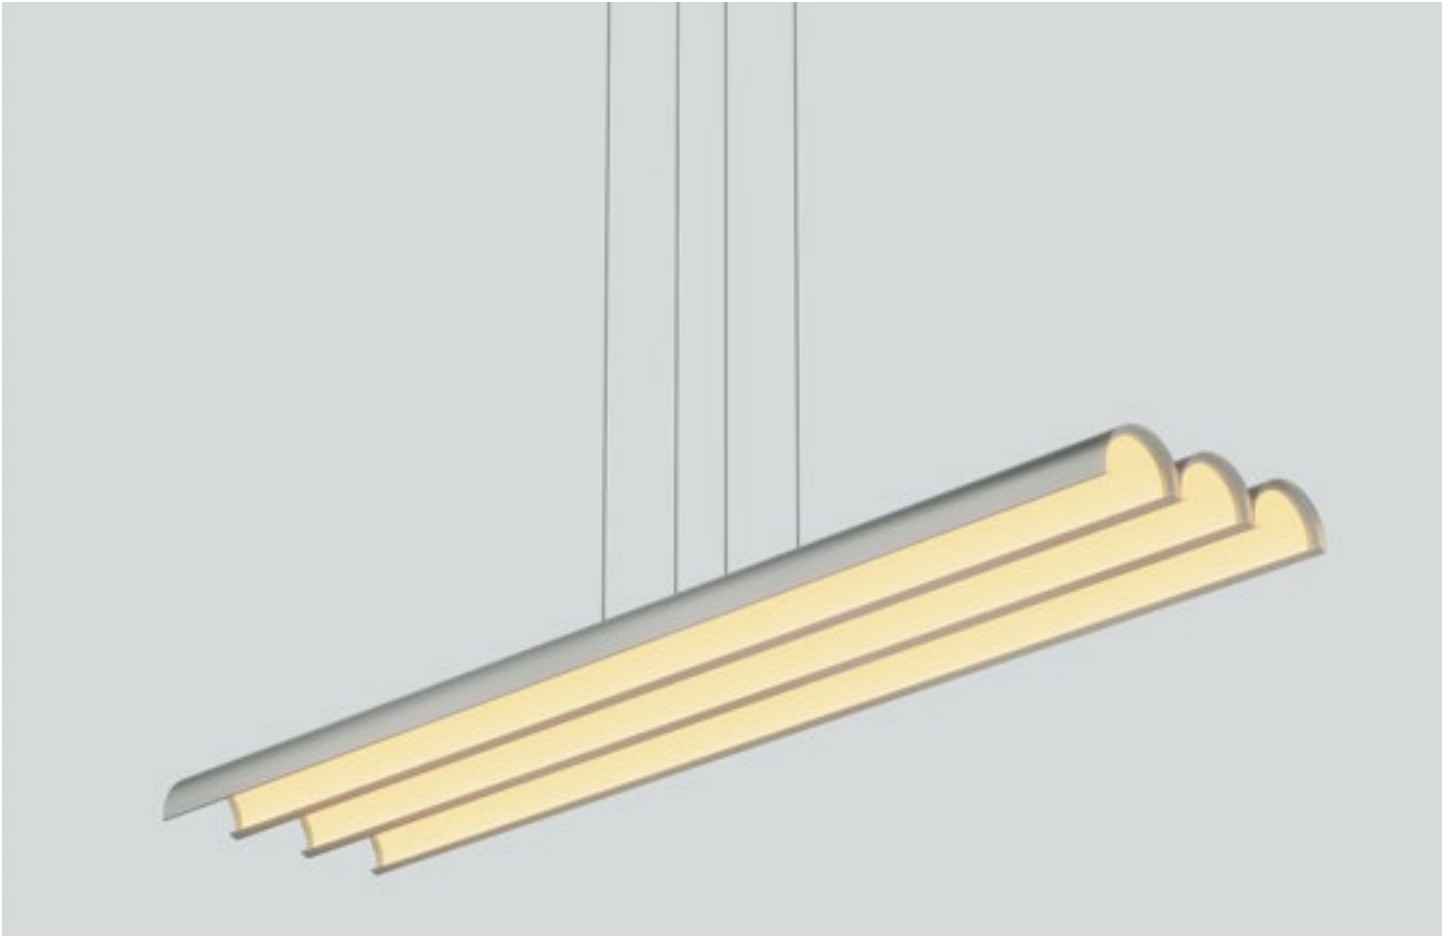

POL-72-03-BAL

Pola. Chandelier

Pola, meaning “half,” is equal parts light and heavy, hard and soft. Warm light throws softness on aluminum that has been extruded into a glowing arc. Effortlessly smooth diffusion brings lightness to the frame, while the open structure allows light to flow through and warm its surroundings.

Available as a sconce, a floor or table lamp, and a single or multi pendant.

POL		03				+	
Model	Size	Suspension	Finish	Temperature	Canopy		

Model POL	Pola	Dimension 4ft L1220mm X W390mm L48in X W15.35in	Weight 4ft 11.8kg 26.0lb	Dimming ELV	Input Voltage 120V 50/60Hz
Type 03	Suspension	Dimension 6ft L1830mm X W390mm L72in X W15.35in	Weight 6ft 14.5kg 32.0lb	Driver Integral in Canopy	LED Life 50,000h
Finish MBK MWH BBR BAL	Matte Black Matte White Brushed Brass Brushed Aluminum	Dimension Canopy L355mm X W310mm X H32mm L14in X W12.2in X H1.25in	Material Aluminum	Lamping 90CRI 4ft 96W 4ft 6,900lm	Warranty 2y
Canopy Finish MWH MBK	Matte White Matte Black	Cable 3048mm 10ft standard Custom lengths on request	Temperature 2700K 3000K	6ft 144W 6ft 10,500lm	Certification CE Compliant Damp Rated