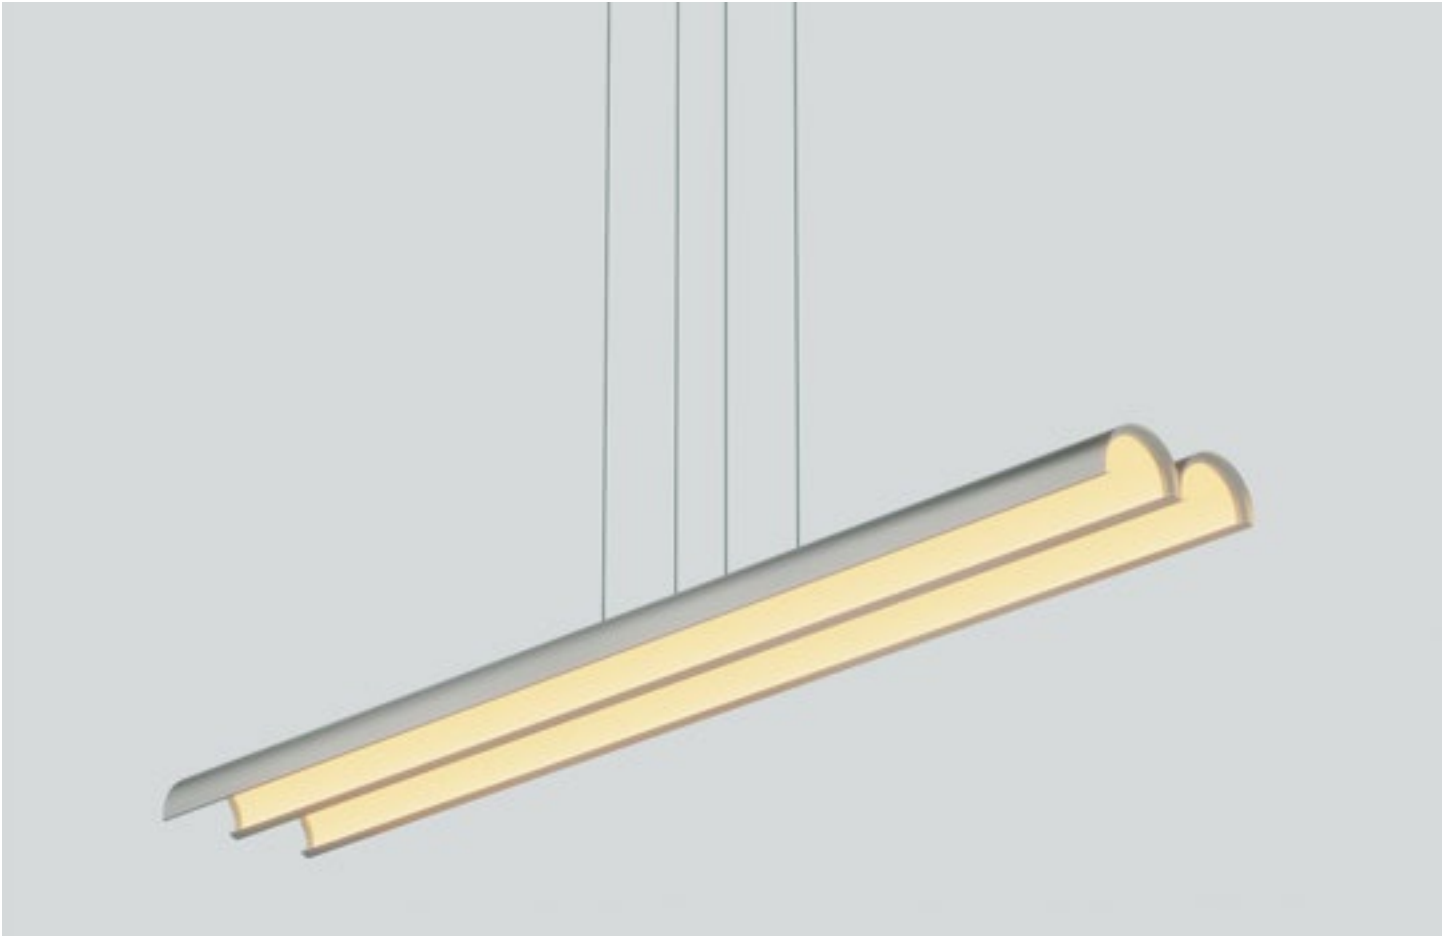

## Pola. Linear Suspension

Pola, meaning “half,” is equal parts light and heavy, hard and soft. Warm light throws softness on aluminum that has been extruded into a glowing arc. Effortlessly smooth diffusion brings lightness to the frame, while the open structure allows light to flow through and warm its surroundings.

Available as a sconce, a floor or table lamp, and a single or multi pendant.

POL	01					
Model	Size	Suspension	Finish	Temperature	Canopy	

<b>Model</b>			<b>Dimension 4ft</b>	<b>Weight 4ft</b>	<b>Dimming</b>	<b>Input Voltage</b>
POL	Pola		L1220mm X W130mm L48in X W5.12in	4.53kg 10.0lb	ELV	120V 50/60Hz
<b>Type</b>			<b>Dimension 6ft</b>	<b>Weight 6ft</b>	<b>Driver</b>	<b>LED Life</b>
01	Suspension		L1830mm X W130mm L72in X W5.12in	5.44kg 12.0lb	Integral in Canopy	50,000h
<b>Finish</b>			<b>Dimension Canopy</b>	<b>Material</b>	<b>Lamping</b>	<b>Warranty</b>
MBK	Matte Black		L355mm X W115mm X H32mm	Aluminum	90CRI	2y
MWH	Matte White		L14in X W4.5in X H1.25in		<b>4ft</b> 32W	<b>Certification</b>
BBR	Brushed Brass			<b>Temperature</b>	<b>4ft</b> 2,300lm	CE Compliant
BAL	Brushed Aluminum			2700K	<b>6ft</b> 48W	Damp Rated
<b>Canopy Finish</b>		<b>Cable</b>		3000K	<b>6ft</b> 3,500lm	
MWH	Matte White	3048mm 10ft standard				
MBK	Matte Black	Custom lengths on request				