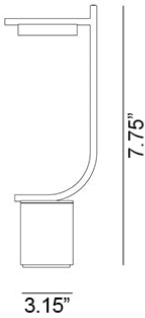

AT FIVE

Tel: 646-770-4493 | Email: info@at-five.com