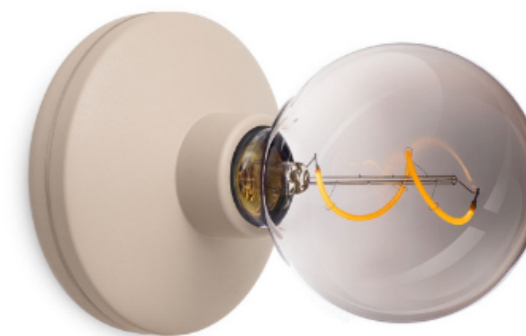

## Our collection

---

*Firefly*

*Two*

*Air*

*Bug*

*One*

*Bee*

# *Air*

- Our equivalent of a tall candle stick
- Medium table presence
- Airy silhouette

Materials	Aluminum and polycarbonate
Weight	0,25 kg (0.55 lbs)
Dimensions	Ø10 x H 26 cm ( Ø 3.9 x H 10.2 inch)
Waterproof	IP65
Color Temperature	2500 K
Dimming	4 levels (Low > Medium > High > Boost)
Battery life	100 - 140 hours (low) 60 - 80 hours (medium) 20 - 28 hours (high) 10 - 12 hours (boost)