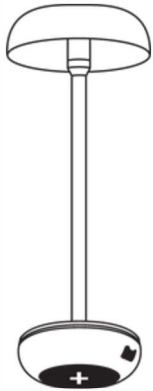

Air

Technical specifications

Materials

Base - aluminum
Shade - polycarbonate
Seals - silicone

Dimensions

010x H 26 cm (03.9x H 10.2 inch)

Weight

0.25 kg (0.55 lbs)

Waterproof

IP65

Country of Origin

China

Light Source

G4 LED

Power

<1 W, 3.7V

Color Temperature

2500K

Dimming

4 levels (Low>Medium>High>Boost) 50lm

Light Output

Switch at the base

Control

3000 mAh

Battery Capacity

100 - 140 hours (low)

Battery life

60 - 80 hours (medium)

20 - 28 hours (high)

10-12 hours (boost)

Wireless (Qi standard) or wired (USB-C) Wired

up to 4 hours;

Wireless up to 6 hours with 10W adapter

5V 2A (10W recommended), 5V3A (15W max)

Charging

Charging Time

Adapter (not incl)

Certifications

Radio Standards and RF Exposure Model

number:	HUMTL006XX
Radio frequency:	433
Emission frequency bands:	433 MHz
Reception frequency bands:	433 MHz
Channel bandwidth:	< 400kHz
Possibility of choosing channels:	NO
Antenna(whether it is integrated or not):	NO
Apparent Radiated Power(PAR):	10mW
Magnetic field level:	0.02mT
Equivalent Isotropic Radiated Power(EIRP):	10mW
Transmitter power:	10m
Specific Absorption Rate(DAS):	433 MHz