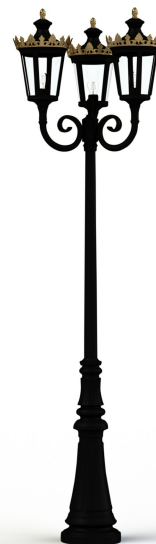

Louvre

catalogue 2024 p. 46

ref. MA133019000

EAN. 3663660295734

Model 10

Technical data

Rated voltage	120V AC
Input voltage range	110-120V AC
Driver output	-
Alimentation output	-
Class	1
IP	44
IK	-
Diffuser	one-piece clear glass
Bulb cover	-
Source	E26
Color temperature real output	-
Real light output	- lm
Total consumption	- W
Energy class	Classe de la lampe (non fournie)
Luminous efficacy	-
IRC	-
SDCM	-
Optic	-
Dimmable	-
Ta	-
Led lifetime	-
Ambient temperature range	-10 ~50°C
UGR	-
ULR	-
THDI	-
Fixing kit	Anchor bolts on request
With sensor	No
With IP55 socket	No

[Download the installation manual](#)

Louvre

catalogue 2024 p. 46

ref. MA133019000

EAN. 3663660295734

Model 10

Materials and finishes

Material	aluminium
Colour	Jet black - 000