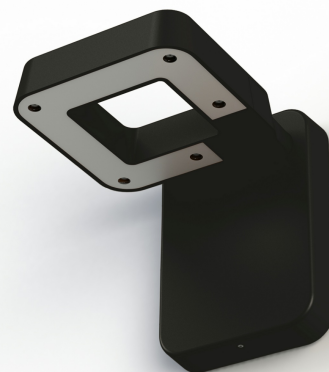

Square

catalogue 2024 p. 28

ref. PE156001107

EAN. 3663660272346

Model 1

Technical data

Rated voltage	120V AC
Input voltage range	100 - 240 V AC
Class	1
IP	65
IK	09
Diffuser	Satin-finish polycarbonate
Bulb cover	No
Source	Built-in LED
Color temperature real output	4000°K neutral white
Real light output	2716 lm
Total consumption	30 W
Energy class	-
IRC	84
SDCM	-
Optic	-
Dimmable	No
Ta	-
Ambient temperature range	-10 ~50°C
UGR	-
ULR	-
Fixing kit	Yes
With sensor	No
With IP55 socket	No

[Download the installation manual](#)