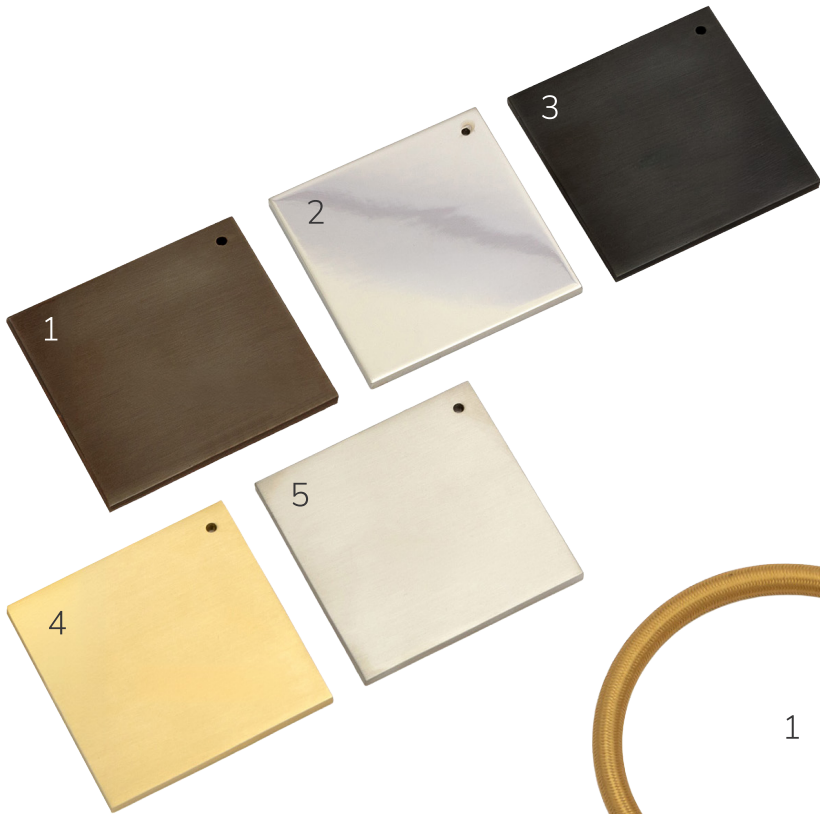

AERITAGE™

SkLO Glass Colors

Transparent Glass Colors

Amber	AMB
Copper Ruby	COP
Fuchsia	FUS
Light Green	LGR
Lime	LIM
Neutral Gray	NTG
Olivin	OLV
Pine Tree Green	PTG
Plum	PLM
Purple	PUR
Smoke	SMK
Smokey Gray	SMG
Steel Blue	SBL
Strawberry	STB

Opaque Glass Colors

Apricot	APR
Celadon	CEL
Flamingo	FLA
Gray	GRY
Light Beige	LBE
Linden Tree Green	LTG
New Blue	NBL
Oyster	OYS
Pastel Green	PAG
White	WHT

Frosted Glass Colors

Clear Frosted	FCL
Neutral Gray Frosted	FNG
Olivin Frosted	FOL
Pine Tree Green Frosted	FPT
Plum Frosted	FPL
Smoke Frosted	FSM
Smokey Gray Frosted	SGF
Steel Blue Frosted	FBL
Strawberry Frosted	STF
Violet Frosted	FVI
Whiskey Frosted	FWS
White Frosted	FWT

NOTE: Not all SkLO designs are available in all colors shown. Options vary by design. Reference product spec sheets for available combinations.

AERITAGE

SkLO Metal Finishes and Cord Colors

Metal Finishes

- 1) Antique Brass
- 2) Polished Nickel
- 3) Dark Oxidized
- 4) Brushed Brass
- 5) Brushed Nickel

Cord Colors

- 1) Gold
- 2) Blue
- 3) Black
- 4) Gray

NOTE: Not all SKLO designs are available in all metal finishes and cord color options.