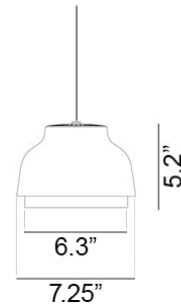

This spec sheet was generated on Jan 2026. For updated specifications, pricing, stock availability, and lead times, please scan the QR code.

AT FIVE

Tel: 646-770-4493 | Email: info@at-five.com

At Five is dedicated to sustainable lighting solutions designed to evolve with the spaces they inhabit. To support long-term use and reduce environmental impact, replacement parts are available for this product. For details or assistance, please reach out to us at: info@at-five.com.