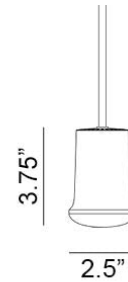

This spec sheet was generated on Jan 2026. For updated specifications, pricing, stock availability, and lead times, please scan the QR code.

AT FIVE

Tel: 646-770-4493 | Email: info@at-five.com

At Five is dedicated to sustainable lighting solutions designed to evolve with the spaces they inhabit. To support long-term use and reduce environmental impact, replacement parts are available for this product. For details or assistance, please reach out to us at: info@at-five.com.