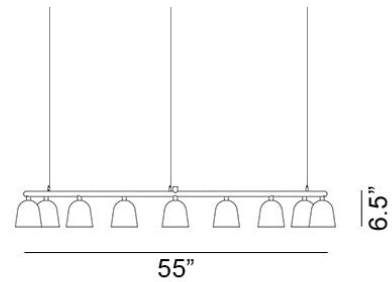

Convex Circle 1400 Pendant Spec Sheet

Code / Color
8409506-27US / Black
8409583-27US / Galvanized
8409501-27US / White

Technology
9 x 6.5 GU10 MR16 LED Bulb
- Lumens: 500
- Color Temperature: 3000K
- Volts: 120
- Dimmable: Yes

Mounting
Designed to be mounted on standard
4-inch electrical box

Cord
- Length: 6 Feet
- Color: Black, White or Clear

Canopy
Black or White (Height: 1" x Diameter:
4.75")

Dimensions
- W 55.0 - inches
- H 6.5 - inches
- L 55.0 - inches

Certifications
cUL Certified

Manufacturer: Zero

Designer: Jens Fager

This spec sheet was generated on Jan 2026. For updated specifications, pricing, stock availability, and lead times, please scan the QR code.

AT FIVE

Tel: 646-770-4493 | Email: info@at-five.com

At Five is dedicated to sustainable lighting solutions designed to evolve with the spaces they inhabit. To support long-term use and reduce environmental impact, replacement parts are available for this product. For details or assistance, please reach out to us at: info@at-five.com.