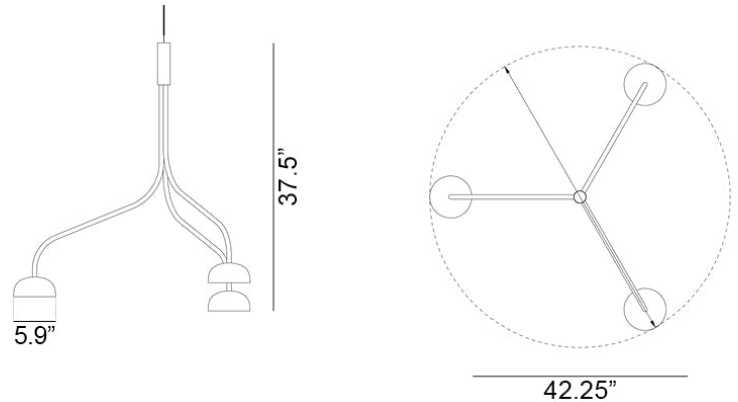

Curve Cluster Single Large Metal D150 Pendant Spec Sheet

Code / Color
16046112-30US / Green
16046101-30US / White

Technology
3 x 11.5 E26 A19 LED Bulb
- Lumens: 1100
- Color Temperature: 3000K
- Volts: 120
- Dimmable: Yes

Mounting
Designed to be mounted on standard
4-inch electrical box

Cord
- Length: 6 Feet
- Color: Black or White

Canopy
Black or White (Height: 1" x Diameter:
4.75")

Dimensions
- W 42.25 - inches
- H 37.5 - inches
- L 42.25 - inches

Certifications
cUL Certified

Manufacturer: Zero

Designer: Front Design

AT FIVE

Tel: 646-770-4493 | Email: info@at-five.com

At Five is dedicated to sustainable lighting solutions designed to evolve with the spaces they inhabit. To support long-term use and reduce environmental impact, replacement parts are available for this product. For details or assistance, please reach out to us at: info@at-five.com.