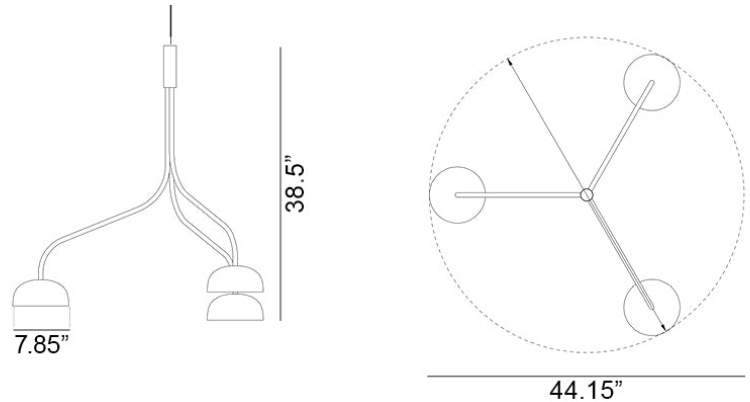

# Curve Cluster Single Large Metal D200 Pendant Spec Sheet

This spec sheet was generated on Jan 2026. For updated specifications, pricing, stock availability, and lead times, please scan the QR code.

Code / Color  
16046312-30US / Green  
16046301-30US / White

Technology  
3 x 11.5 E26 A19 LED Bulb  
- Lumens: 1100  
- Color Temperature: 3000K  
- Volts: 120  
- Dimmable: Yes

Mounting  
Designed to be mounted on standard  
4-inch electrical box

Cord  
- Length: 6 Feet  
- Color: Black or White

Canopy  
Black or White (Height: 1" x Diameter:  
4.75")

Dimensions  
- W 44.15 - inches  
- H 38.5 - inches  
- L 44.15 - inches

Certifications  
cUL Certified

Manufacturer: Zero

Designer: Front Design