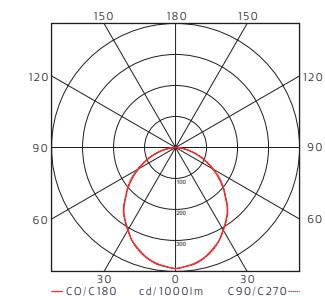

ZERO®

CURVE

PENDEL/PENDANT

Utförande

Lackerad metall grön RAL 6017, vit RAL 9010, duvblå RAL 5014, elfenben RAL 1015. Grön finns även med glasskärm,. Andra frågor och kombinationer på förfrågan. Bländskydd av matt akryl. Inbyggd LED modul dimbar 230V eller med DALI. Glasskärm är handblåst vilket innebär att viss ojämnheter kan förekomma så att de inte alltid hänger helt rakt. Textilkabel.

LED info

Systemeffekt 10W. Armaturlumen se produktfakta. Korrelerad färgtemperatur 3000K. Färgtolerans SDCM 3. Färgåtergivning RA >90. L70 B10 50.000 timmar.

Montage

I takkrok.

Anslutning

Takkontakt alt. kopplingsplint i takkopp.

Design

Front Design 2019.

IP20

50Hz

230V

Finish

Painted metal green RAL 6017, white RAL 9010, pigeon blue RAL 5014, ivory RAL 1015. Green available with glass shade. Other colours and combination on request. Diffuser in matt acrylic. Incorporated LED module. Mains dimmable or DALI. The glass shades are handblown which means that they vary in thickness and are not always completely straight. Textile cable.

LED info

System power 10W. Luminaire luminous flux see productspecification. CCT 3000K. CRI >90. L70 B10 50.000h.

Installation

In ceiling hook.

Connection

Terminal block in ceiling cup.

Design

Front Design 2019.