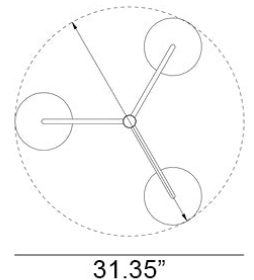

Curve Cluster Single Small Metal D200 Pendant Spec Sheet

Code / Color
16043312-30US / Green
16043301-30US / White

Technology
3 x 11.5 E26 A19 LED Bulb
- Lumens: 1100
- Color Temperature: 3000K
- Volts: 120
- Dimmable: Yes

Mounting
Designed to be mounted on standard
4-inch electrical box

Cord
- Length: 6 Feet
- Color: Black or White

Canopy
Black or White (Height: 1" x Diameter:
4.75")

Dimensions
- W 31.35 - inches
- H 33.0 - inches
- L 31.35 - inches

Certifications
cUL Certified

Manufacturer: Zero

Designer: Front Design

AT FIVE

Tel: 646-770-4493 | Email: info@at-five.com

At Five is dedicated to sustainable lighting solutions designed to evolve with the spaces they inhabit. To support long-term use and reduce environmental impact, replacement parts are available for this product. For details or assistance, please reach out to us at: info@at-five.com.