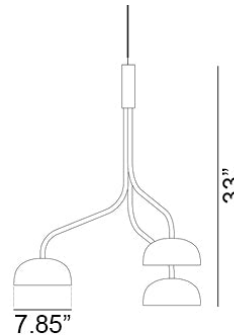

Curve Cluster Single Small Metal D200 Pendant Spec Sheet

Code / Color
16043312-30US / Green
16043301-30US / White

Technology
3 x 11.5 E26 A19 LED Bulb
- Lumens: 1100
- Color Temperature: 3000K
- Volts: 120
- Dimmable: Yes

Mounting
Designed to be mounted on standard
4-inch electrical box

Cord
- Length: 6 Feet
- Color: Black or White

Canopy
Black or White (Height: 1" x Diameter:
4.75")

Dimensions
- W 31.35 - inches
- H 33.0 - inches
- L 31.35 - inches

Certifications
cUL Certified

Manufacturer: Zero

Designer: Front Design

AT FIVE

Tel: 646-770-4493 | Email: info@at-five.com

At Five is dedicated to sustainable lighting solutions designed to evolve with the spaces they inhabit. To support long-term use and reduce environmental impact, replacement parts are available for this product. For details or assistance, please reach out to us at: info@at-five.com.