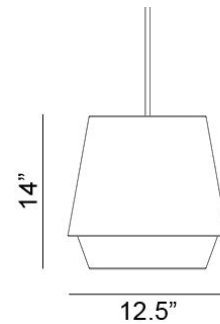

Elements Large Pendant Spec Sheet

Code / Color
8330317US / Apricot
8330308US / Blue
8330301US / White

Technology
1 x 11.5 E26 A19 LED Bulb
- Lumens: 1100
- Color Temperature: 3000K
- Volts: 120
- Dimmable: Yes

Mounting
Designed to be mounted on standard
4-inch electrical box

Cord
- Length: 6 Feet
- Color: White

Canopy
Black or White (Height: 1" x Diameter:
4.75")

Dimensions
- W 12.5 - inches
- H 14.0 - inches
- L 12.5 - inches

Certifications
cUL Certified

Manufacturer: Zero

Designer: Note Design Studio

This spec sheet was generated on Jan 2026. For updated specifications, pricing, stock availability, and lead times, please scan the QR code.

AT FIVE

Tel: 646-770-4493 | Email: info@at-five.com

At Five is dedicated to sustainable lighting solutions designed to evolve with the spaces they inhabit. To support long-term use and reduce environmental impact, replacement parts are available for this product. For details or assistance, please reach out to us at: info@at-five.com.