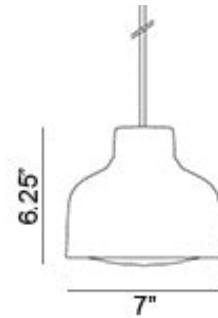

Lens Compact Pendant Spec Sheet

Code / Color
8102106US / Black
8102101US / White

Technology
1 x 10 GU24 Puck LED Bulb
- Lumens: 800
- Color Temperature: 3000K
- Volts: 120
- Dimmable: Yes

Mounting
Designed to be mounted on standard
4-inch electrical box

Cord
- Length: 6 Feet
- Color: Black or White

Canopy
Black or White (Height: 1" x Diameter:
4.75")

Dimensions
- W 7.0 - inches
- H 6.3 - inches
- L 7.0 - inches

Certifications
cUL Certified

Manufacturer: Zero

Designer: Jens Fager

This spec sheet was generated on Jan 2026. For updated specifications, pricing, stock availability, and lead times, please scan the QR code.

AT FIVE

Tel: 646-770-4493 | Email: info@at-five.com

At Five is dedicated to sustainable lighting solutions designed to evolve with the spaces they inhabit. To support long-term use and reduce environmental impact, replacement parts are available for this product. For details or assistance, please reach out to us at: info@at-five.com.