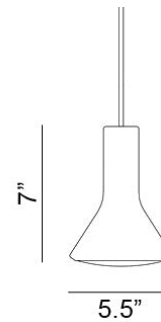

AT FIVE

Tel: 646-770-4493 | Email: info@at-five.com

At Five is dedicated to sustainable lighting solutions designed to evolve with the spaces they inhabit. To support long-term use and reduce environmental impact, replacement parts are available for this product. For details or assistance, please reach out to us at: info@at-five.com.