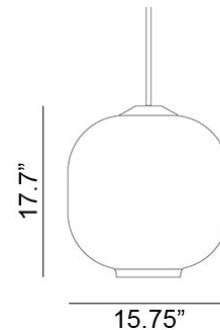

Pukeberg 450 Original Pendant Spec Sheet

Code / Color
5082182US / Opal Glass

Technology
1 x 11.5 E26 A19 LED Bulb
- Lumens: 1100
- Color Temperature: 3000K
- Volts: 120
- Dimmable: Yes

Mounting
Designed to be mounted on standard
4-inch electrical box

Cord
- Length: 5 Feet
- Color: Chrome Rod

Canopy
Black or White (Height: 1" x Diameter:
4.75")

Dimensions
- W 15.8 - inches
- H 17.7 - inches
- L 15.8 - inches

Certifications
cUL Certified

Manufacturer: Zero