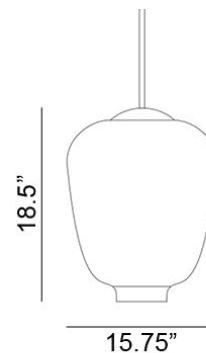

Pukeberg 470 Original Pendant Spec Sheet

Code / Color
5083182US / Opal Glass

Technology
1 x 11.5 E26 A19 LED Bulb
- Lumens: 1100
- Color Temperature: 3000K
- Volts: 120
- Dimmable: Yes

Mounting
Designed to be mounted on standard
4-inch electrical box

Cord
- Length: 5 Feet
- Color: Chrome Rod

Canopy
Black or White (Height: 1" x Diameter:
4.75")

Dimensions
- W 15.8 - inches
- H 18.5 - inches
- L 15.8 - inches

Certifications
cUL Certified

Manufacturer: Zero