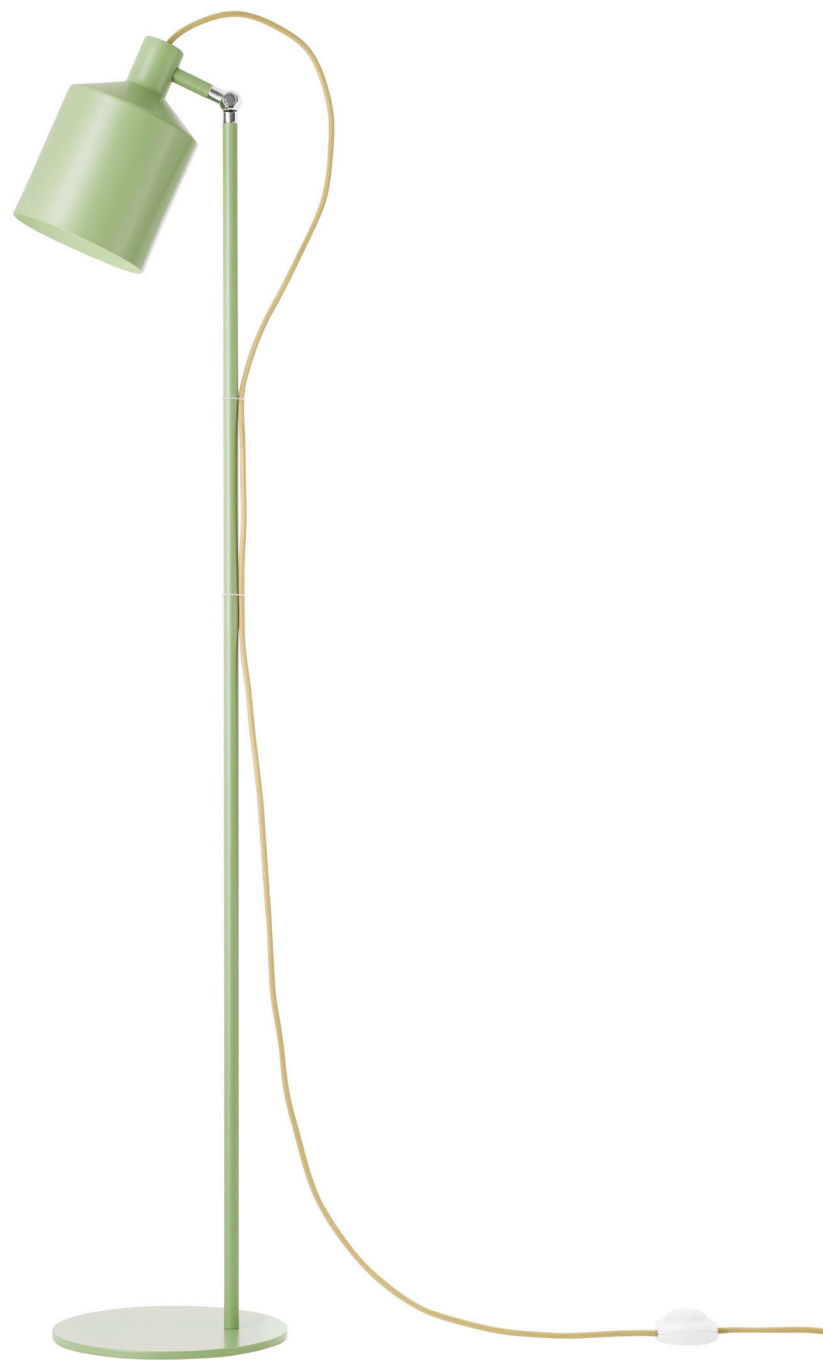

ZERO®

SILO

GOLV/FLOOR