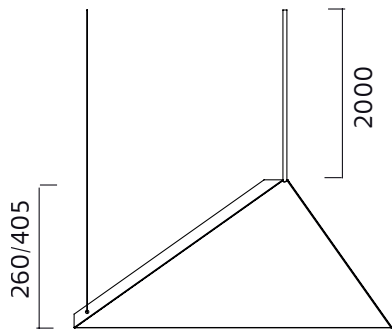

Design

Tham & Videgård 2009.

Finish

Black RAL 9005 painted metal. Diffuser in matt acrylic. The angle of the shade can be adjusted with a wire. Other colours on request.

LED info

System power 14W, 32W. Luminaire Luminous Flux 1223LM, 1346LM, 3829LM, 4010LM. CCT 3000K. SDCM 3. CRI >80